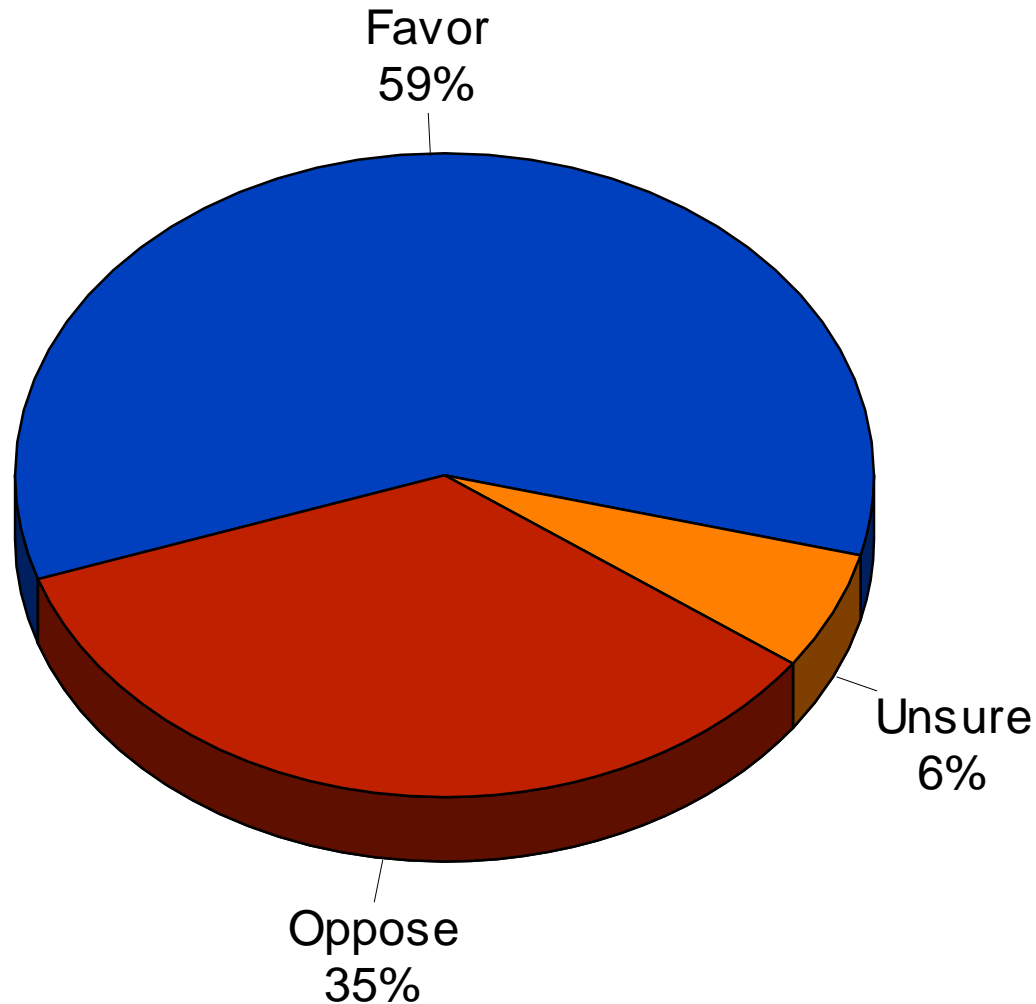

Shorten Summer Vacation

2013 SEE Meeting