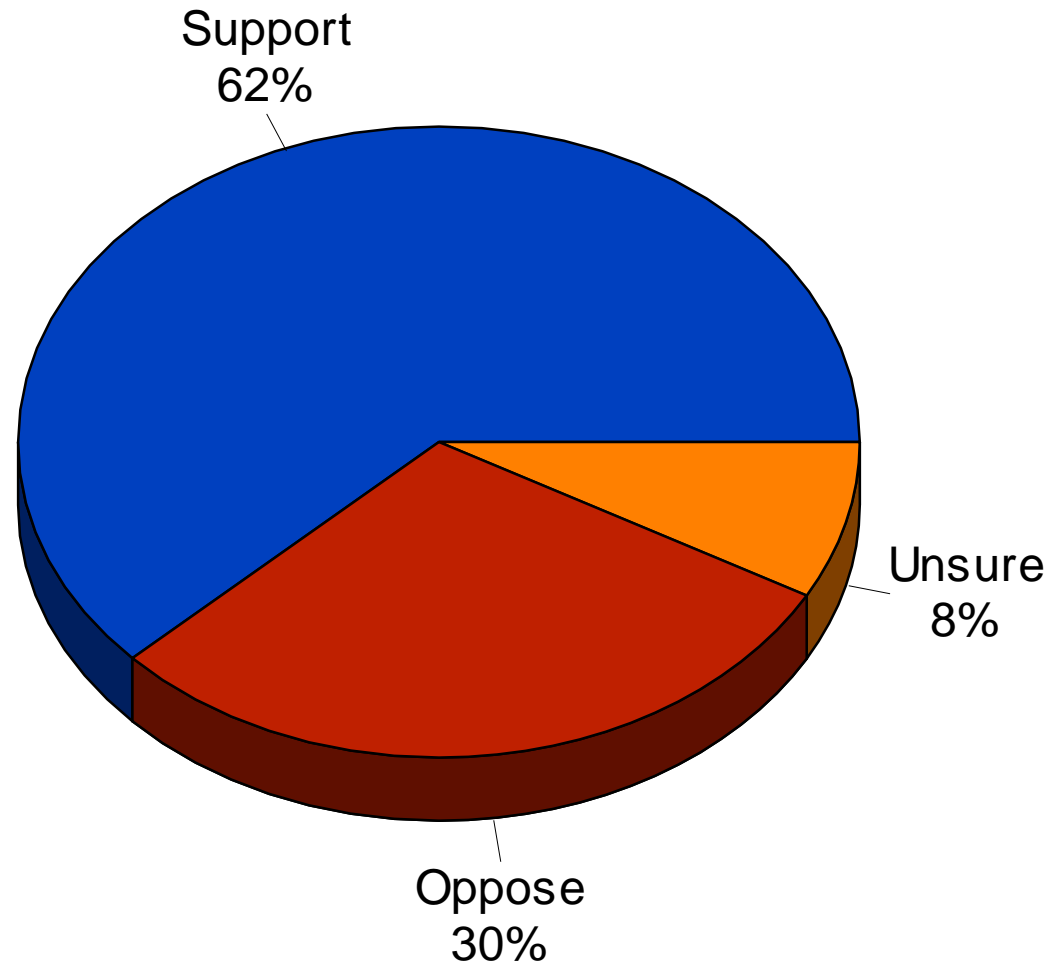

Increase State Tax on Estates over $2,500,000

2013 SEE Meeting