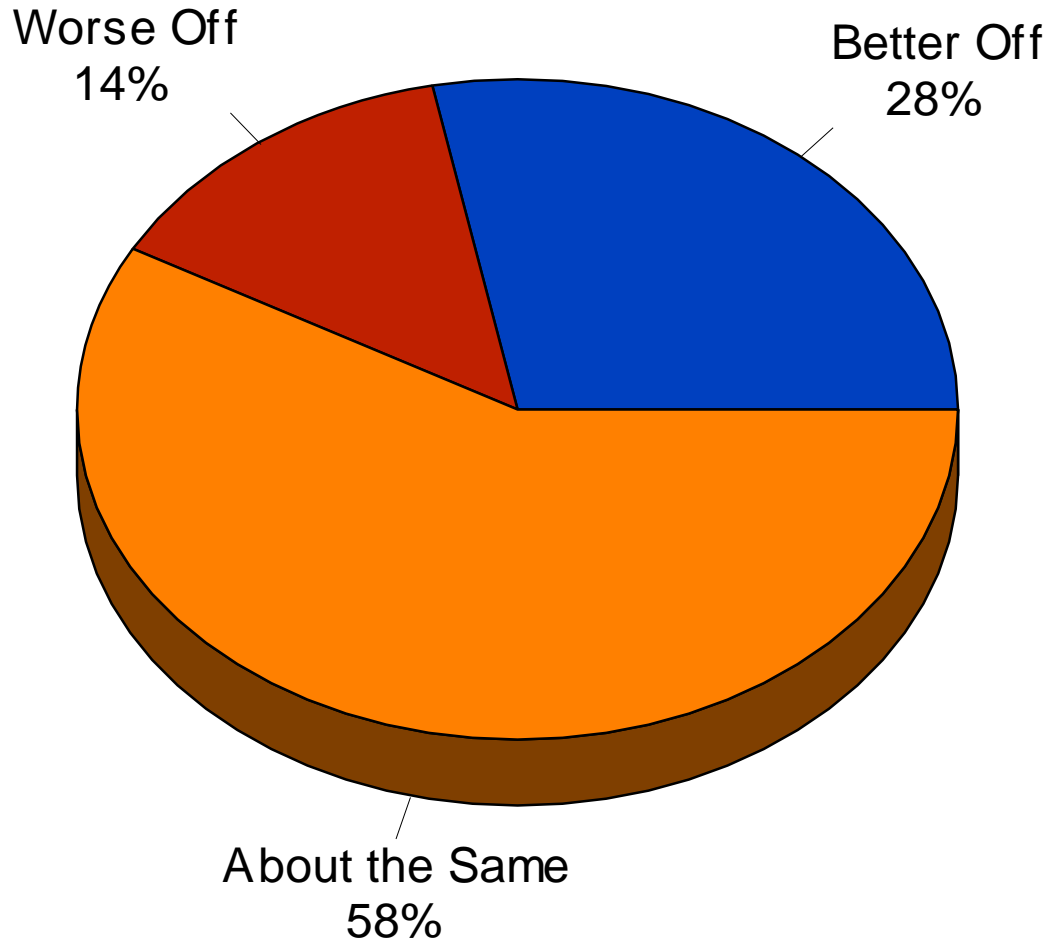

Household Finances During Past Year

2013 SEE Meeting