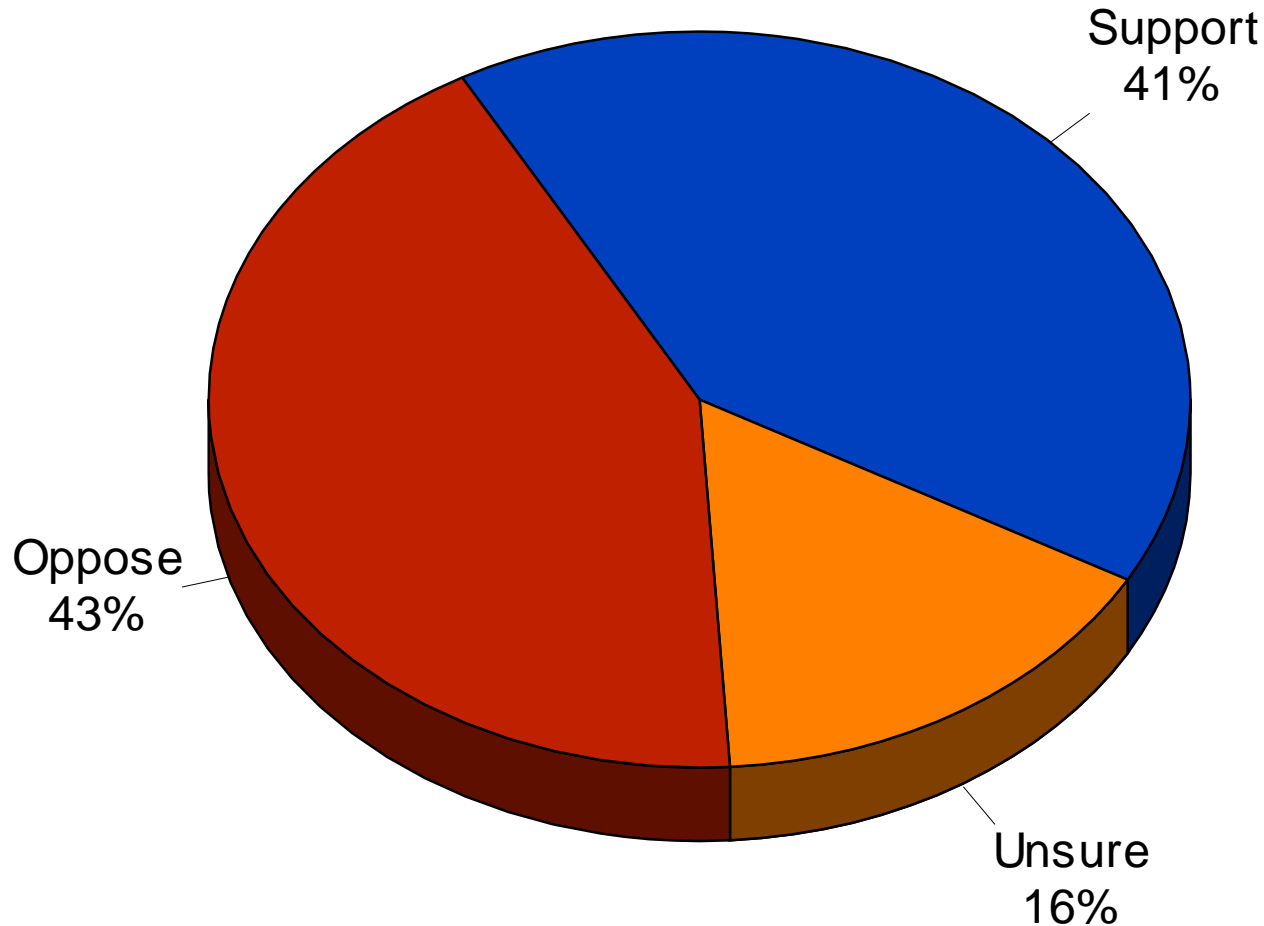

Arm School Administrators/Teachers

2013 SEE Meeting