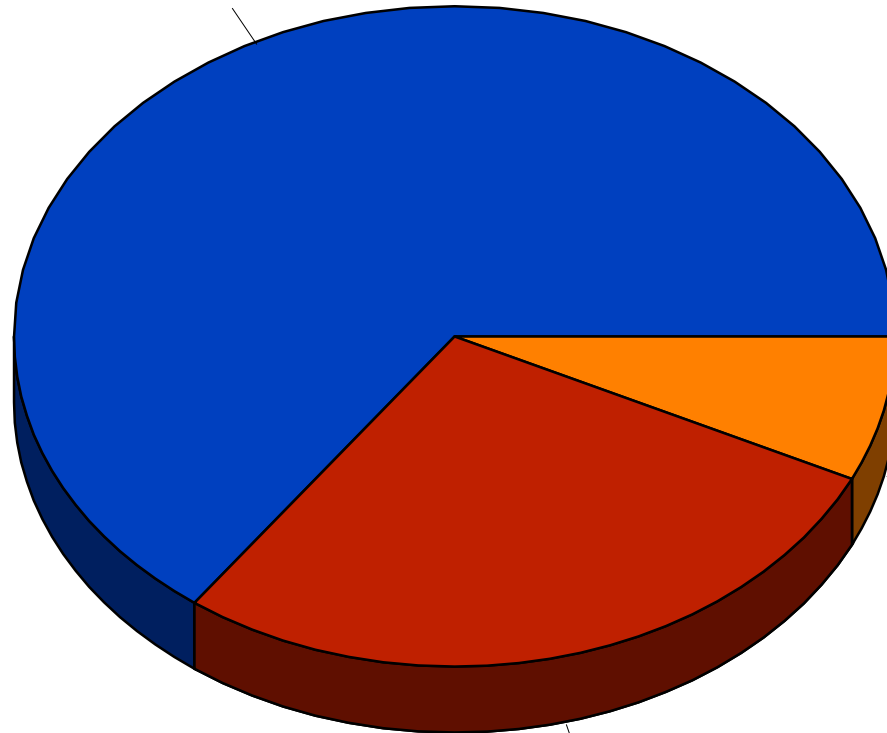

# Direction of Minnesota

2013 SEE Meeting

Right Direction  
65%

Unsure  
7%

Wrong Track  
28%